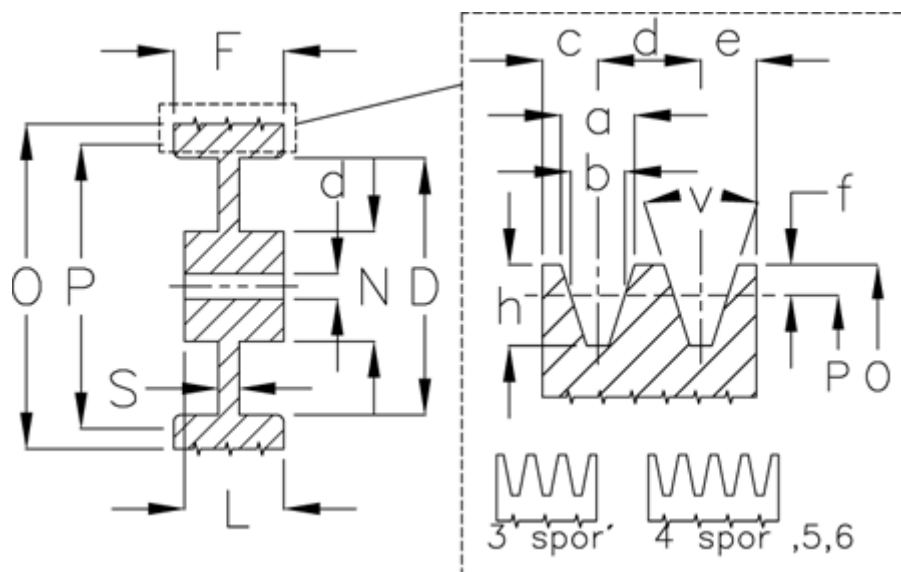

Article number: 60410231506

Description: V-belt pulley, no bore C 315/6

## Measures

D	= 258	S	= 28
d	= 25	Type	= C
F	= 161.5		
L	= 100		
N	= 112		
Number of ribs	= 6		
O	= 324.6		
P	= 315		